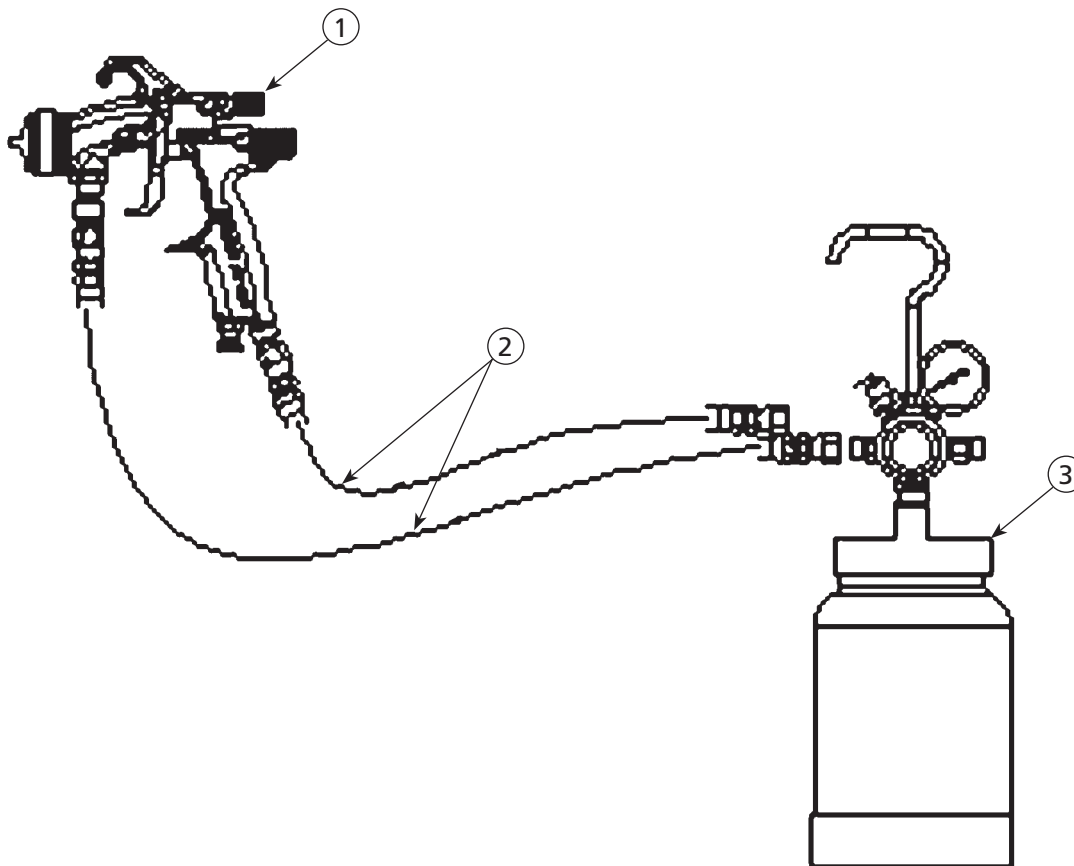

SV100 Pressure Spray Gun with 2 Qt. Cup

Model 98-3162

SYSTEM COMPONENTS LIST

ITEM NO.	PART NO.	DESCRIPTION	QTY.	PART SHEET
1	7041-6931-1	SV100 HVLP PRESSURE SPRAY GUN	1	77-2874
2	KB-4006	6FT HOSE PACKAGE	1	—
3	80-295	2 QT. ALUMINUM CUP	1	77-2823